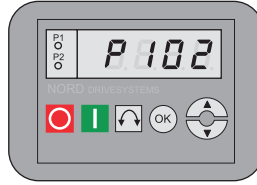

NORDAC FLEX SK 2x5E

SK CSX-3H

P102		[2.0]	[s]
P103		[2.0]	[s]
P104	$f_{\min}$	[0.0]	[Hz]
P105	$f_{\max}$	[50]	[Hz]
P400 [-01]	$\rightarrow$	[1]	
P420 [-01]		[1]	
P420 [-02]		[2]	
P420 [-03]	$\min.$ $\max.$ f_1	[4]	
P465 [-01]	f_1	[5.0]	[Hz]

www.nord.com

Part No. 6091498 / 4320